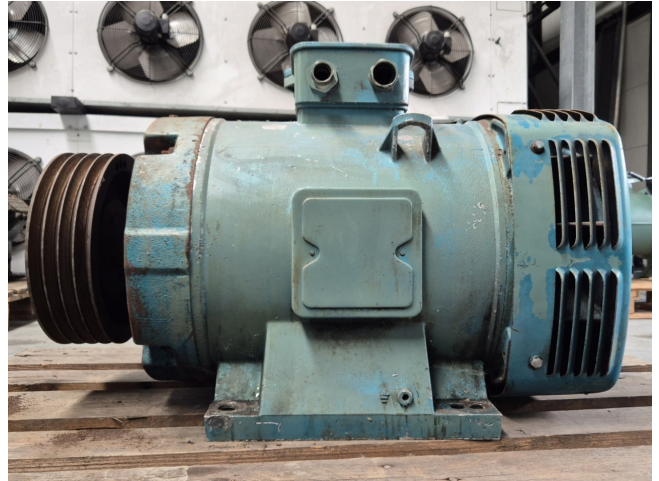

# Leroy Somer P 225 M-4

## Specifications

Marque	Leroy Somer
Type	P 225 M-4
kW	55
RPM	1460
Size & Weight	800x420x520 mm (LxWxH) & 240 kg
50 Hz / 60 Hz	50 Hz
Stock	1

### Used Leroy Somer P 225 M-4

Used Leroy Somer P 225 M-4 electric motor with the following specifications: 50 Hz - 55 kW - 1460 RPM.